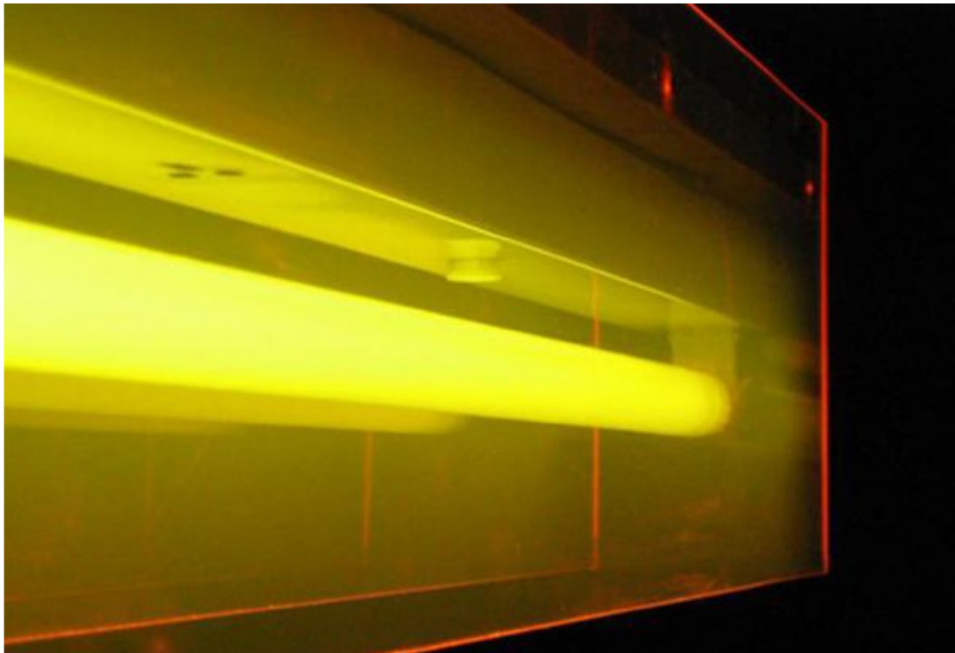

## RobP Lamp

Posted on January 25, 2012 by mya

**RobP Lamp** is a *wall lamp* presented by **5LAB**.

"Low cost interpretation of a fluorescent strip by using a base of *pine wood* and a fluo methacrylate screen. Available as: desktop, *micro steel cables* suspended or supported to wall. It is proposed in an easy to assemble kit and with the option to customize colours and position." [5lab.es]

Drop Light

Pinch Seating Piece

This entry was posted in Furniture, Home Furniture, Lighting and tagged 5LAB, Lamp Design, Lighting Design, Pine Wood, RobP Lamp, Wall Lamp. Bookmark the permalink.